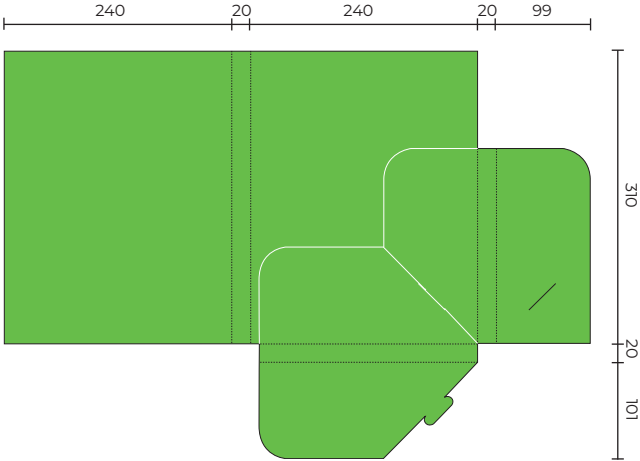

SELF-LOCKING PRESENTATION FOLDERS

SLPF27

Flat Size 620 x 431 mm
Closed Size 240 x 310 mm