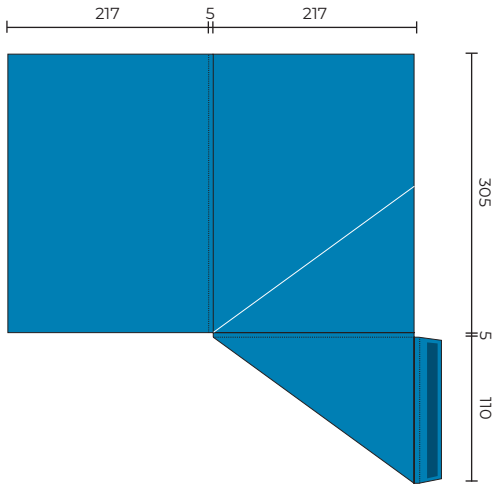

GLUED PRESENTATION FOLDERS

GPF25

Flat Size 4475 x 470 mm
Closed Size 217 x 305 mm
■ Indicates glue area (No Ink)