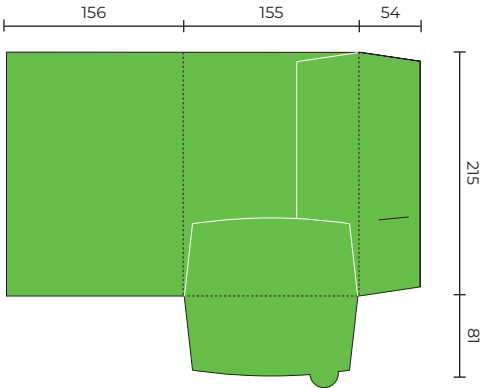

SLPF56

Flat Size 365 x 296 mm
Closed Size 156 x 215 mm