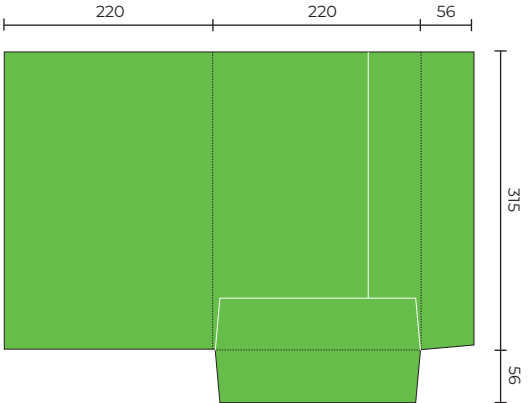

SLPF40

Flat Size 497 x 371 mm
Closed Size 220 x 315 mm