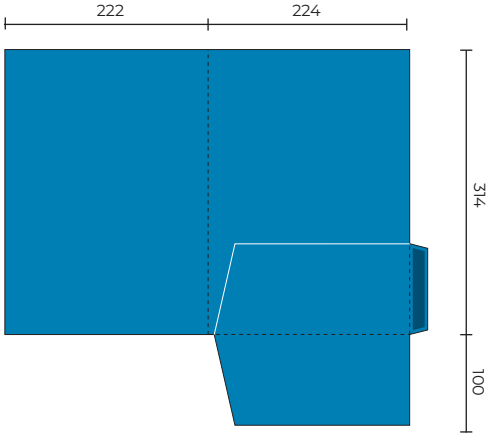

GLUED PRESENTATION FOLDERS

GPF47

Flat Size 466 x 414 mm
Closed Size 224 x 314 mm
■ Indicates glue area (No Ink)