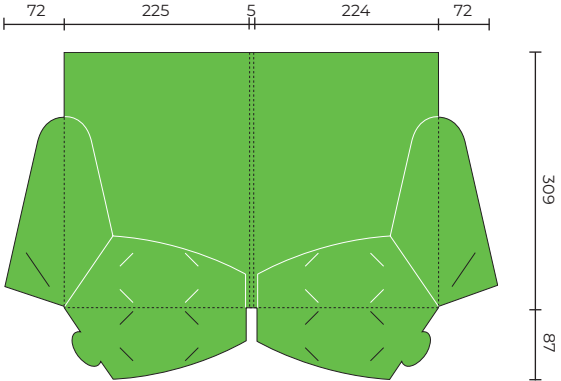

SELF-LOCKING PRESENTATION FOLDERS

SLPF67

Flat Size 597 x 396 mm
Closed Size 225 x 309 mm