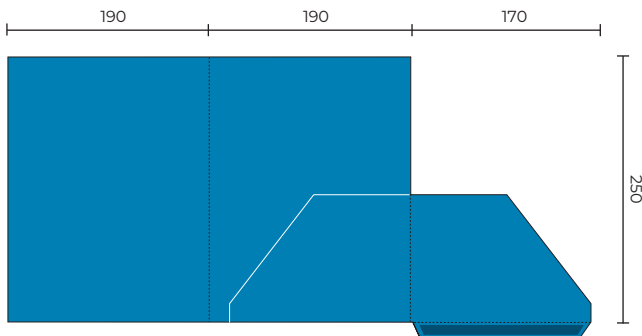

GPF30

Flat Size 550 x 264 mm
Closed Size 190 x 250 mm
■ Indicates glue area (No Ink)