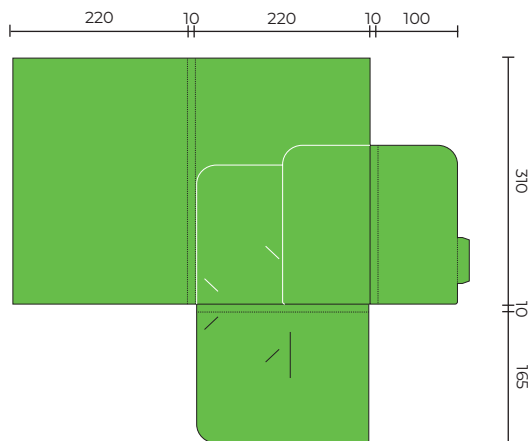

SELF-LOCKING PRESENTATION FOLDERS

SLPF41

Flat Size 575 x 485 mm
Closed Size 220 x 310 mm