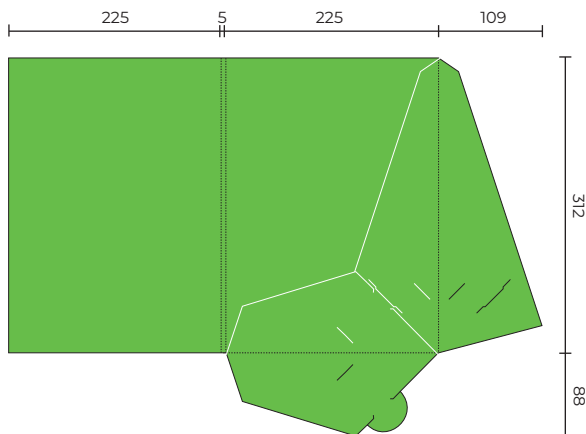

SLPF18

Flat Size 564 x 400 mm
Closed Size 225 x 312 mm