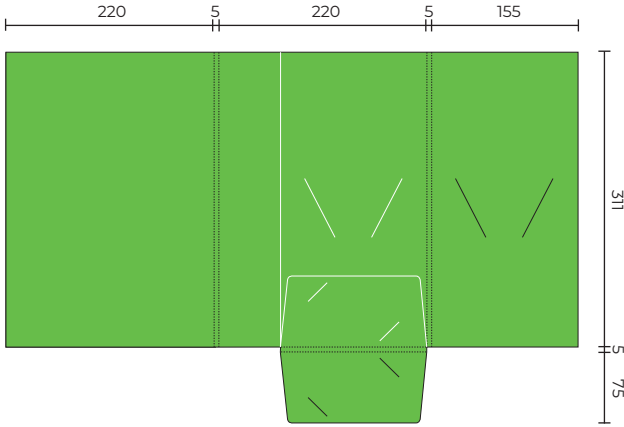

SELF-LOCKING PRESENTATION FOLDERS

SLPF01

Flat Size 605 x 392 mm
Closed Size 220 x 311 mm