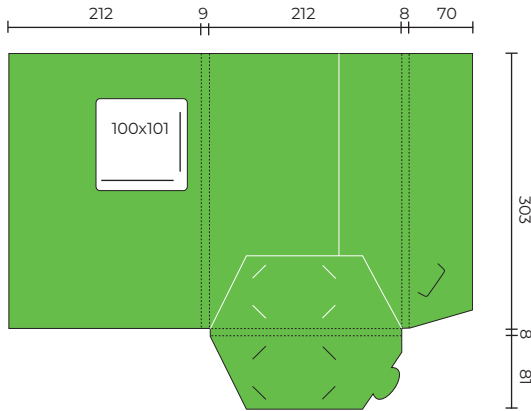

SELF-LOCKING PRESENTATION FOLDERS

SLPF61

Flat Size 511 x 392 mm
Closed Size 212 x 303 mm