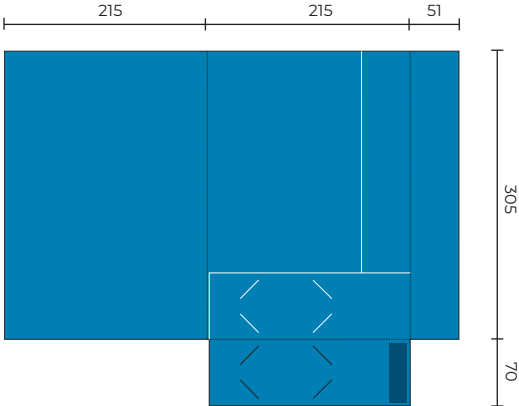

GLUED PRESENTATION FOLDERS

GPF11

Flat Size 481 x 375 mm
Closed Size 215 x 305 mm
■ Indicates glue area (No Ink)