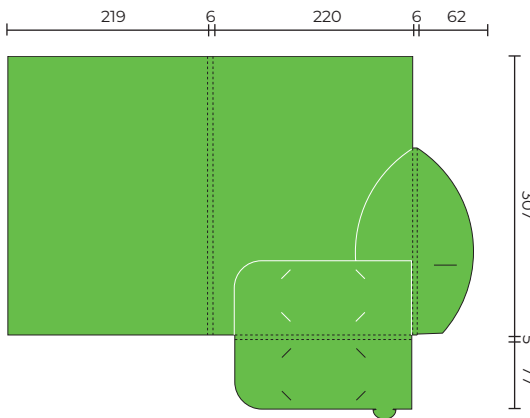

SLPF66

Flat Size 513 x 400 mm
Closed Size 220 x 307 mm