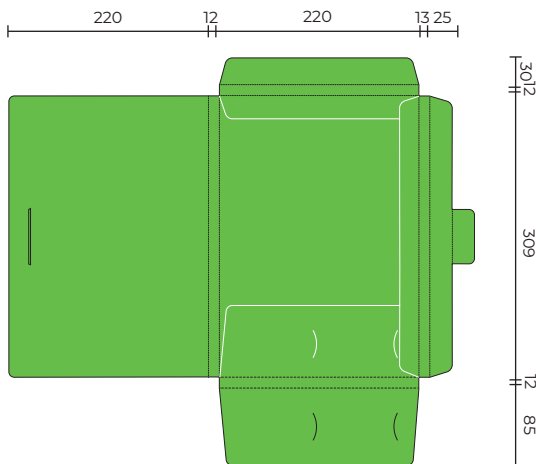

SLPF62

Flat Size 513 x 449 mm
Closed Size 220 x 309 mm