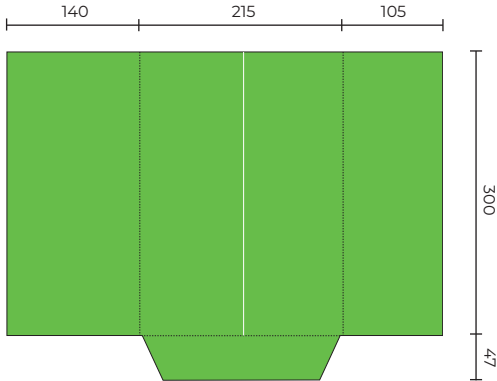

SLPF12

Flat Size 461 x 347 mm
Closed Size 215 x 300 mm