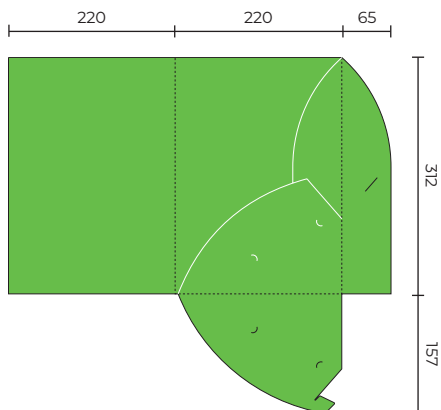

SELF-LOCKING PRESENTATION FOLDERS

SLPF69

Flat Size 505 x 470 mm
Closed Size 220 x 312 mm