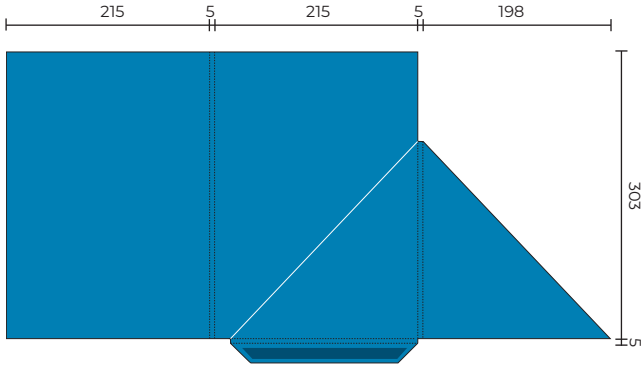

GPF08

Flat Size 639 x 329 mm
Closed Size 215 x 303 mm
■ Indicates glue area (No Ink)