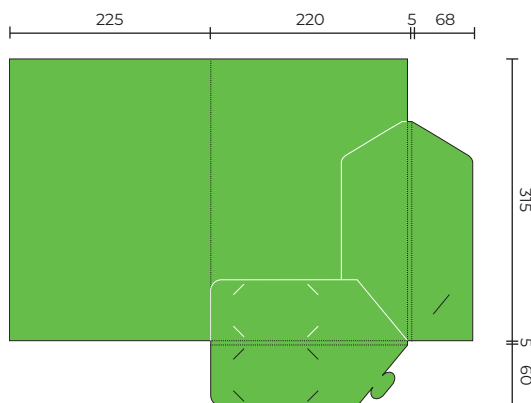

SLPF42

Flat Size 518 x 388 mm
Closed Size 220 x 315 mm