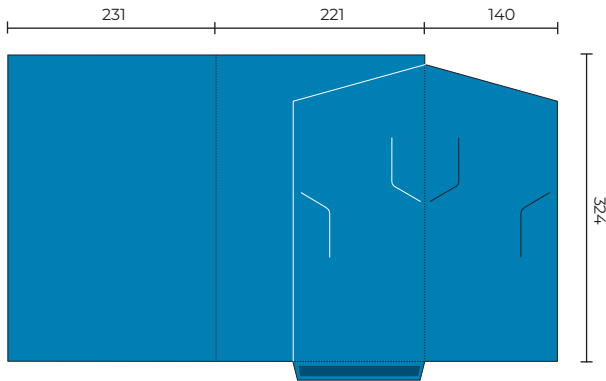

GPF14

Flat Size 592 x 344 mm
Closed Size 221 x 324 mm
■ Indicates glue area (No Ink)