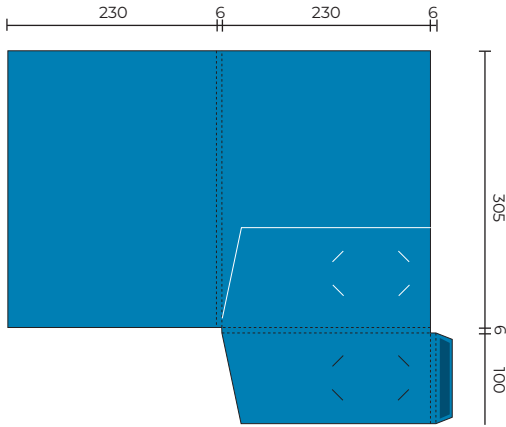

GLUED PRESENTATION FOLDERS

GPF61

Flat Size 490 x 411 mm
Closed Size 230 x 305 mm
■ Indicates glue area (No Ink)