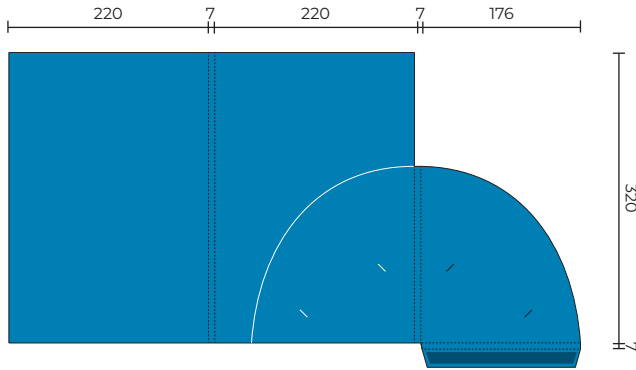

GLUED PRESENTATION FOLDERS

GPF49

Flat Size 630 x 347 mm
Closed Size 220 x 320 mm
■ Indicates glue area (No Ink)