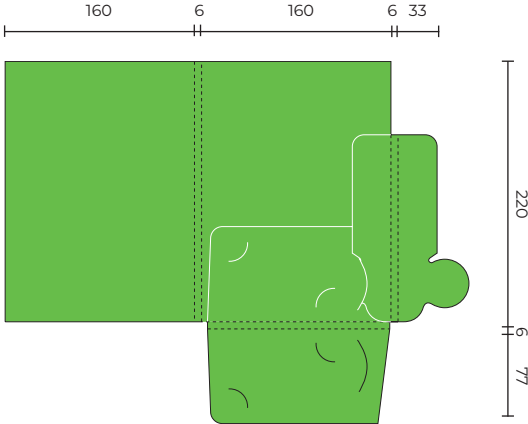

SELF-LOCKING PRESENTATION FOLDERS

SLPF63

Flat Size 392 x 306 mm
Closed Size 160 x 220 mm