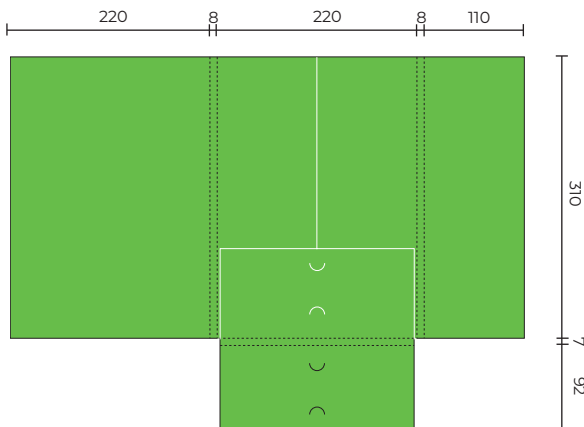

SLPF50

Flat Size 567 x 410 mm
Closed Size 220 x 310 mm