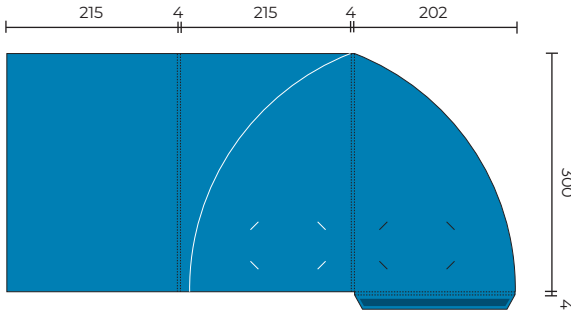

GLUED PRESENTATION FOLDERS

GPF33

Flat Size 640 x 322 mm
Closed Size 215 x 300 mm
■ Indicates glue area (No Ink)