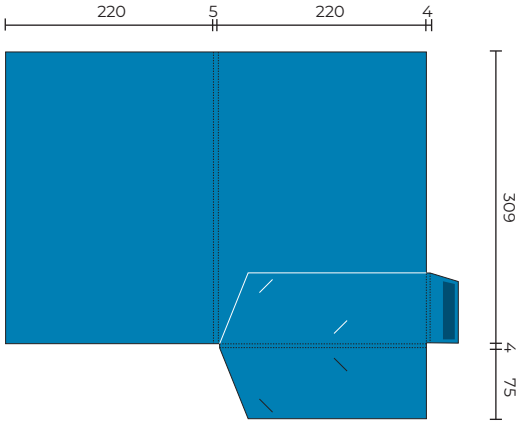

GPF04

Flat Size 479 x 388 mm
Closed Size 220 x 309 mm
■ Indicates glue area (No Ink)