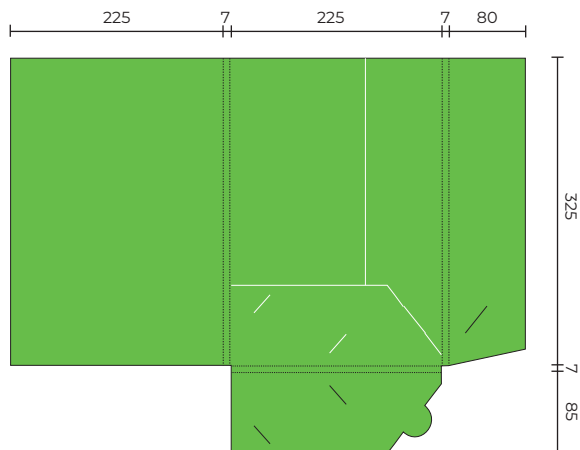

SELF-LOCKING PRESENTATION FOLDERS

SLPF09

Flat Size 544 x 418 mm
Closed Size 225 x 325 mm