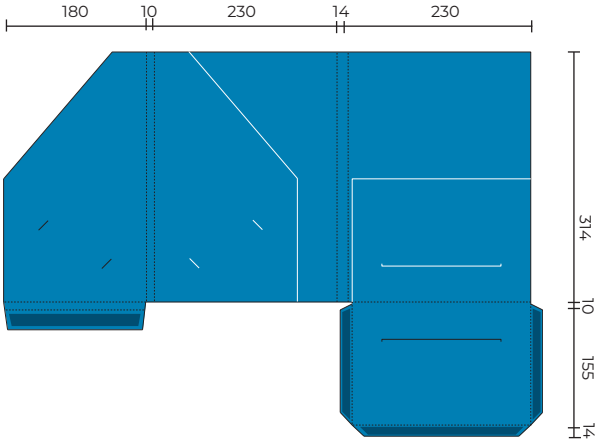

GPF40

Flat Size 679 x 484 mm
Closed Size 230 x 314 mm
■ Indicates glue area (No Ink)