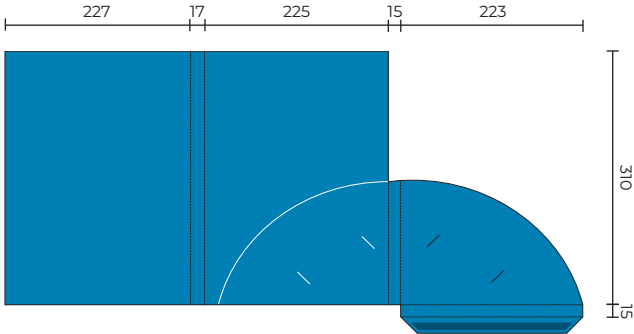

GPF28

Flat Size 707 x 345 mm
Closed Size 227 x 310 mm
■ Indicates glue area (No Ink)