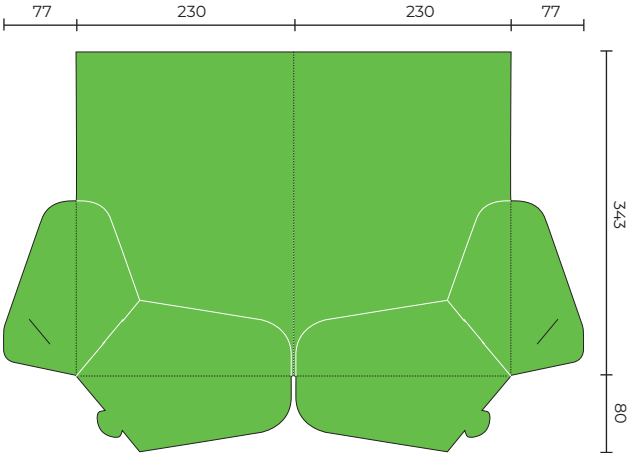

SLPF36

Flat Size 614 x 423 mm
Closed Size 230 x 343 mm