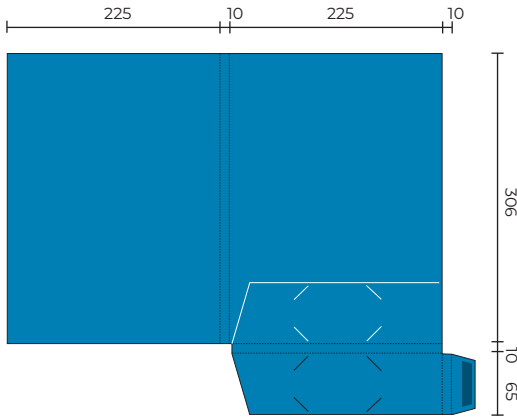

GLUED PRESENTATION FOLDERS

GPF01

Flat Size 496 x 382 mm
Closed Size 225 x 306 mm
■ Indicates glue area (No Ink)