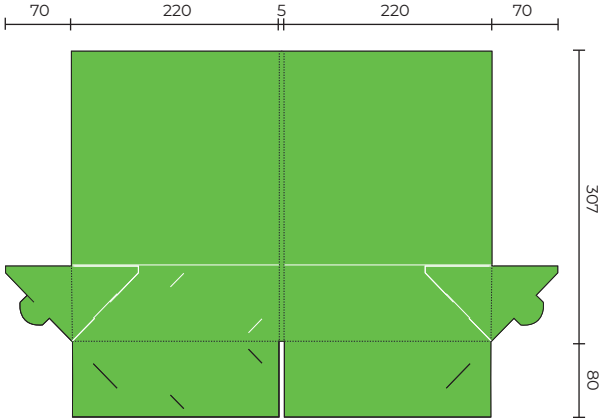

SELF-LOCKING PRESENTATION FOLDERS

SLPF11

Flat Size 584 x 387 mm
Closed Size 220 x 307 mm