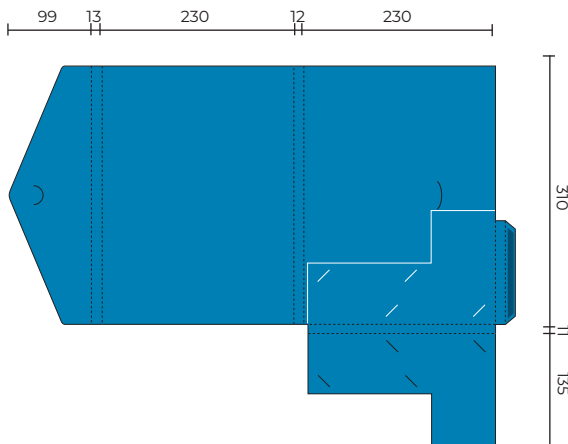

GPF50

Flat Size 608 x 456 mm
Closed Size 230 x 310 mm
■ Indicates glue area (No Ink)