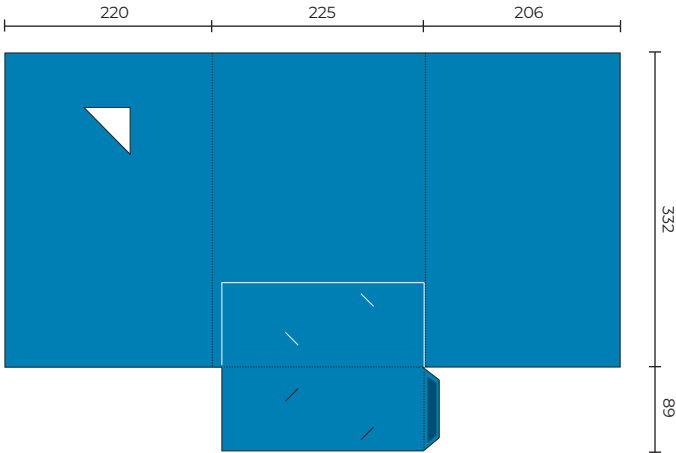

GPF12

Flat Size 651 x 421 mm
Closed Size 225 x 332 mm
■ Indicates glue area (No Ink)