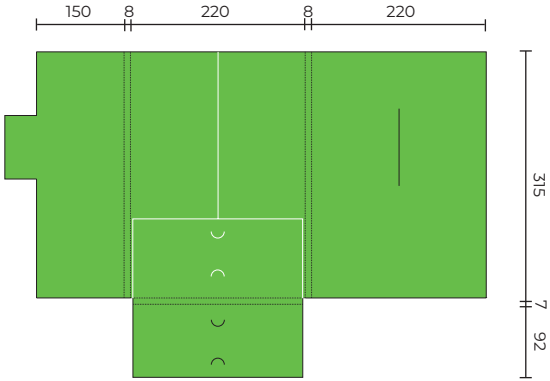

SLPF52

Flat Size 606 x 410 mm
Closed Size 220 x 315 mm