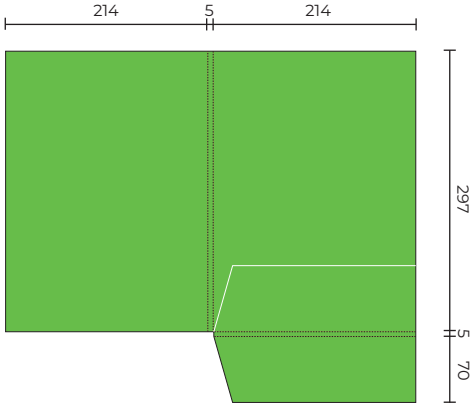

SELF-LOCKING PRESENTATION FOLDERS

SLPF03

Flat Size 434 x 372 mm
Closed Size 214 x 297 mm