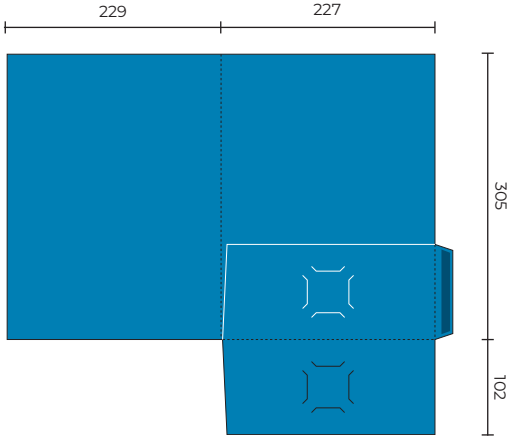

GLUED PRESENTATION FOLDERS

GPF31

Flat Size 476 x 406 mm
Closed Size 229 x 305 mm
■ Indicates glue area (No Ink)