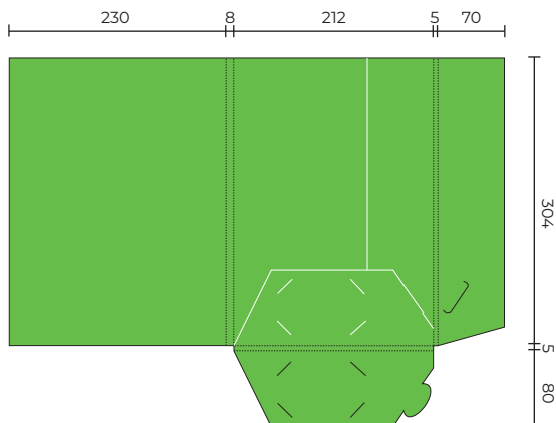

SLPF06

Flat Size 524 x 390 mm
Closed Size 230 x 304 mm