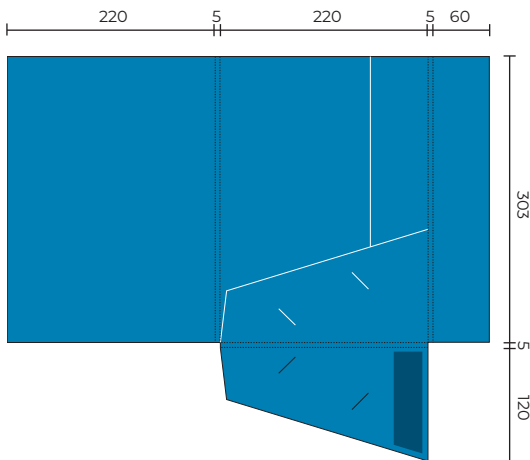

GPF02

Flat Size 510 x 428 mm
Closed Size 220 x 303 mm
■ Indicates glue area (No Ink)