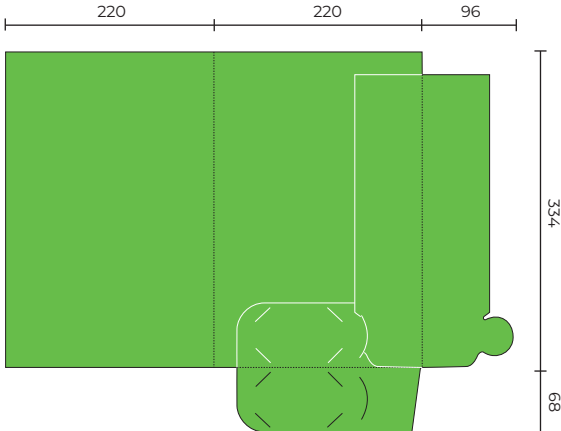

SLPF08

Flat Size 537 x 402 mm
Closed Size 220 x 334 mm