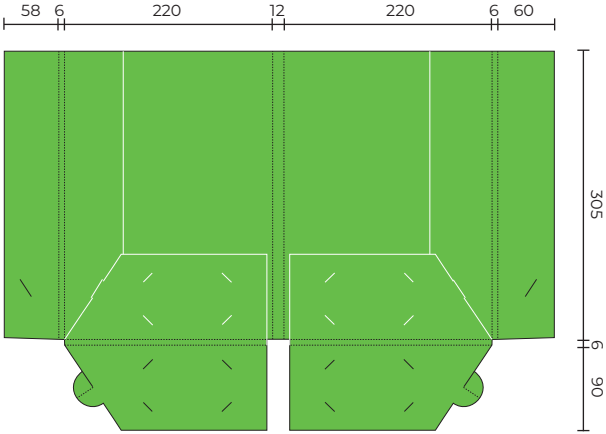

SELF-LOCKING PRESENTATION FOLDERS

SLPF15

Flat Size 582 x 401 mm
Closed Size 220 x 305 mm