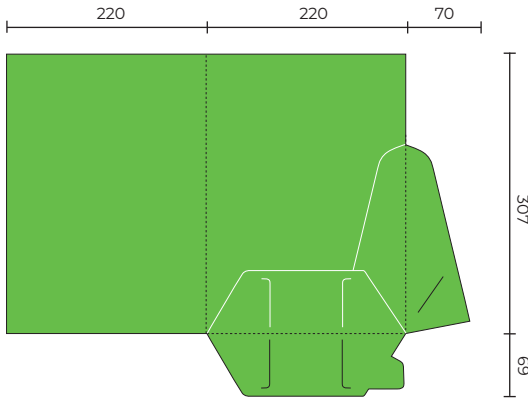

SELF-LOCKING PRESENTATION FOLDERS

SLPF49

Flat Size 511 x 377 mm
Closed Size 220 x 307 mm