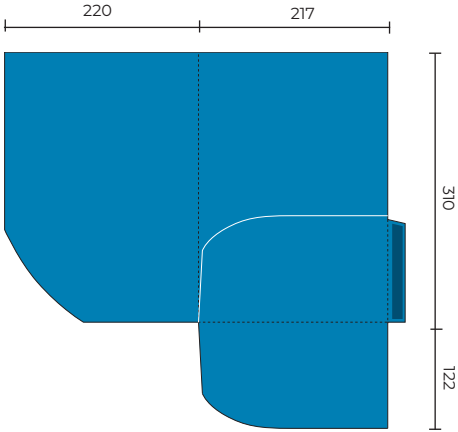

GLUED PRESENTATION FOLDERS

GPF51

Flat Size 460 x 432 mm
Closed Size 220 x 310 mm
■ Indicates glue area (No Ink)