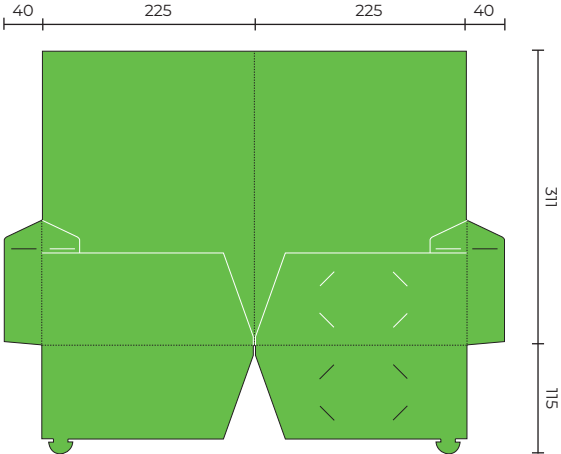

SELF-LOCKING PRESENTATION FOLDERS

SLPF31

Flat Size 530 x 426 mm
Closed Size 225 x 311 mm