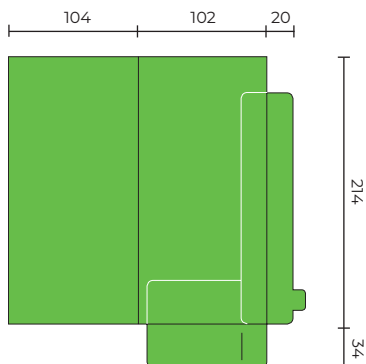

SELF-LOCKING PRESENTATION FOLDERS

SLPF53

Flat Size 238 x 249 mm
Closed Size 104 x 214 mm