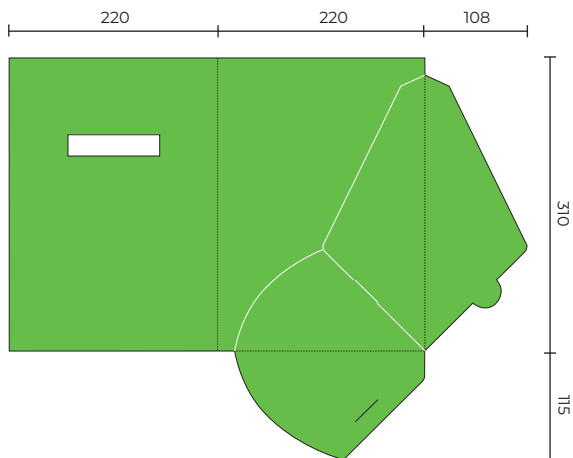

SLPF34

Flat Size 548 x 425 mm
Closed Size 220 x 310 mm