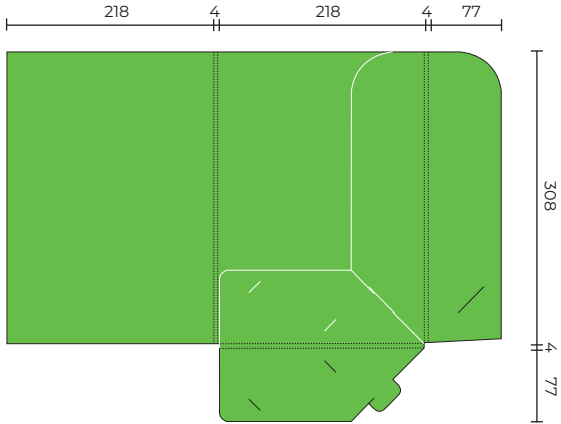

SLPF04

Flat Size 523 x 391 mm
Closed Size 218 x 308 mm