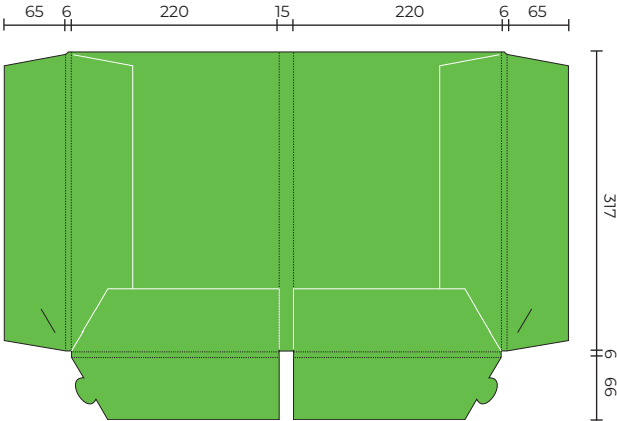

SLPF28

Flat Size 597 x 389 mm
Closed Size 220 x 317 mm