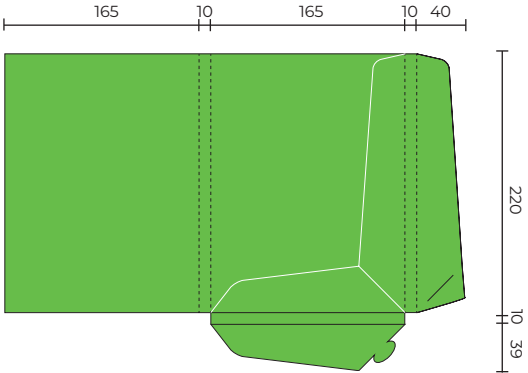

SLPF64

Flat Size 390 x 269 mm
Closed Size 165 x 220 mm