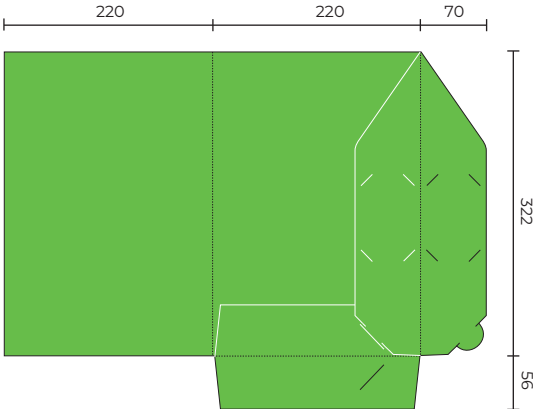

SLPF32

Flat Size 510 x 378 mm
Closed Size 220 x 322 mm