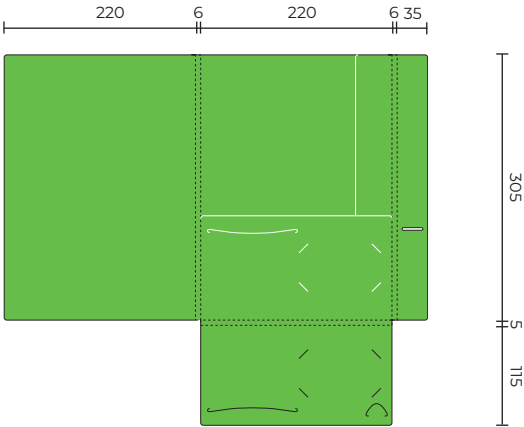

SLPF72

Flat Size 487 x 425 mm
Closed Size 220 x 305 mm