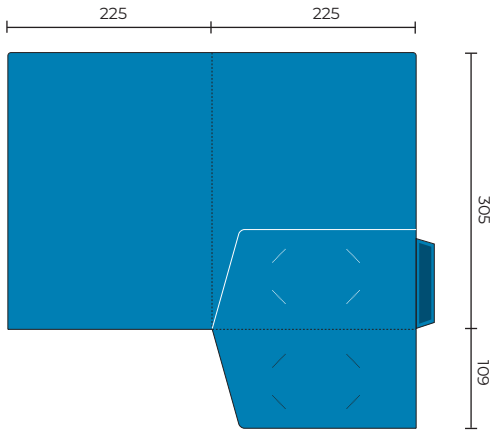

GLUED PRESENTATION FOLDERS

GPF45

Flat Size 470 x 414 mm
Closed Size 225 x 305 mm
■ Indicates glue area (No Ink)