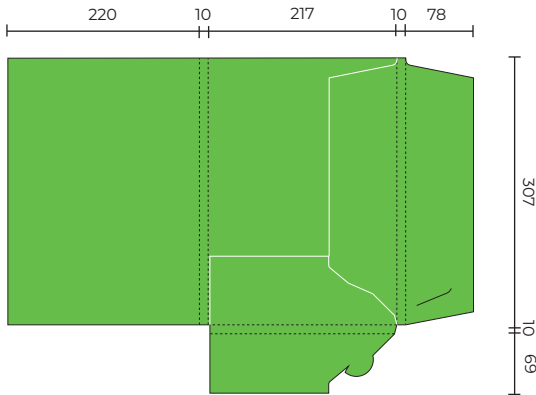

SLPF74

Flat Size 535 x 385 mm
Closed Size 220 x 307 mm