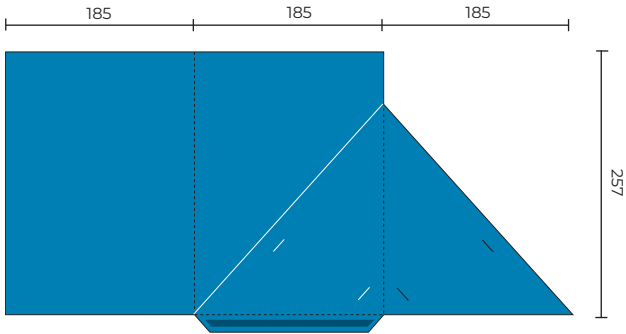

GPF52

Flat Size 555 x 274 mm
Closed Size 185 x 257 mm
■ Indicates glue area (No Ink)