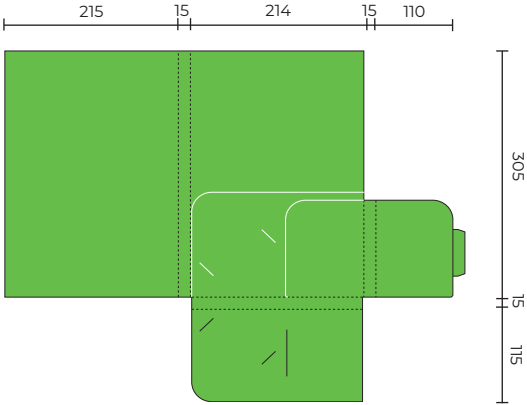

SLPF76

Flat Size 570 x 435 mm
Closed Size 215 x 305 mm