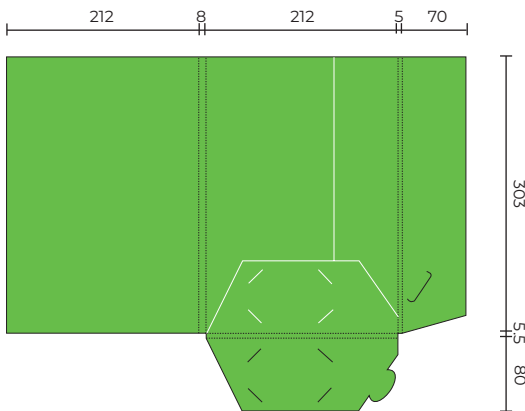

SLPF46

Flat Size 506 x 390 mm
Closed Size 212 x 303 mm