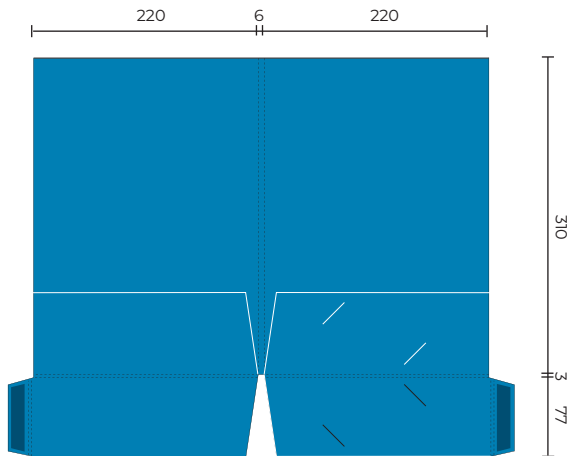

GPF46

Flat Size 496 x 396 mm
Closed Size 220 x 310 mm
■ Indicates glue area (No Ink)