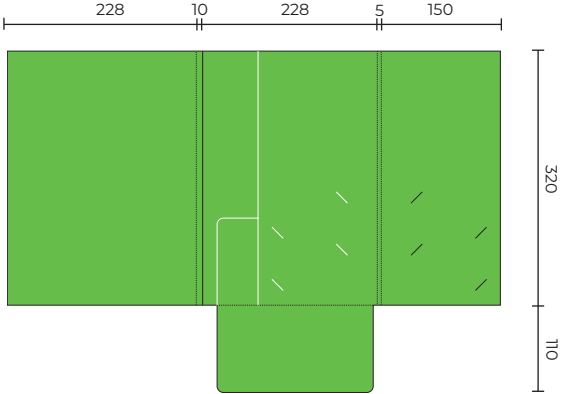

SELF-LOCKING PRESENTATION FOLDERS

SLPF43

Flat Size 621 x 430 mm
Closed Size 228 x 320 mm