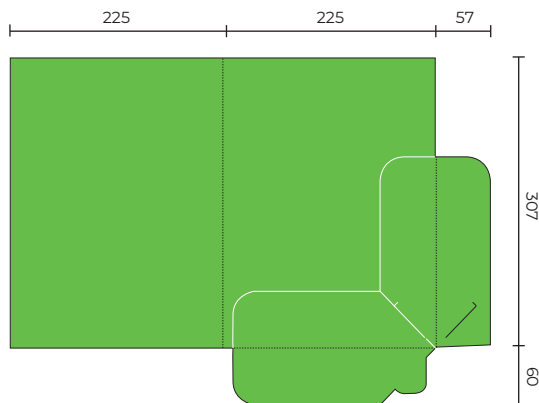

SLPF38

Flat Size 508 x 367 mm
Closed Size 225 x 307 mm