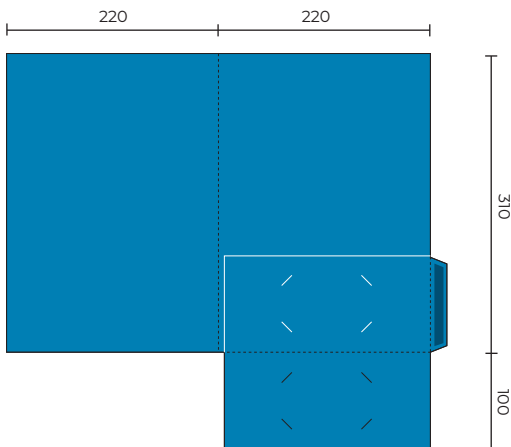

GPF58

Flat Size 457 x 410 mm
Closed Size 220 x 310 mm
■ Indicates glue area (No Ink)