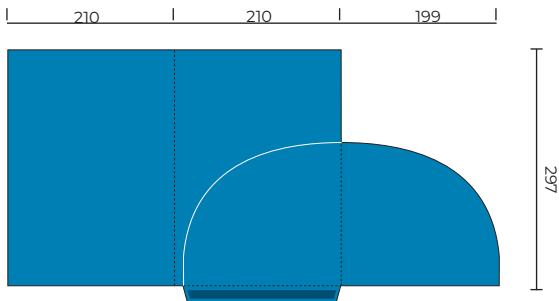

GPF62

Flat Size 619 x 318 mm
Closed Size 210 x 297 mm
■ Indicates glue area (No Ink)