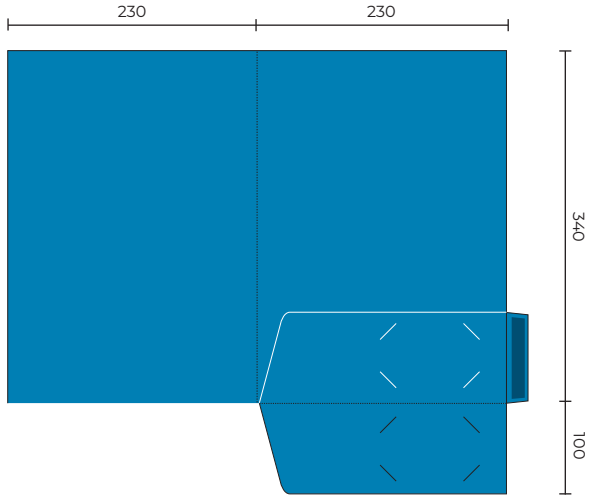

GPF24

Flat Size 459 x 341 mm
Closed Size 230 x 340 mm
■ Indicates glue area (No Ink)