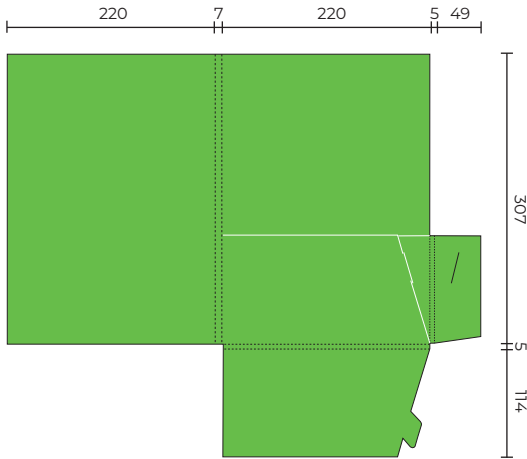

SELF-LOCKING PRESENTATION FOLDERS

SLPF25

Flat Size 501 x 426 mm
Closed Size 220 x 307 mm