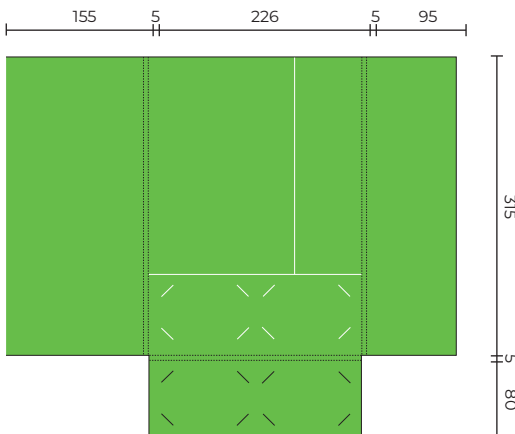

SLPF02

Flat Size 486 x 401 mm
Closed Size 226 x 315 mm