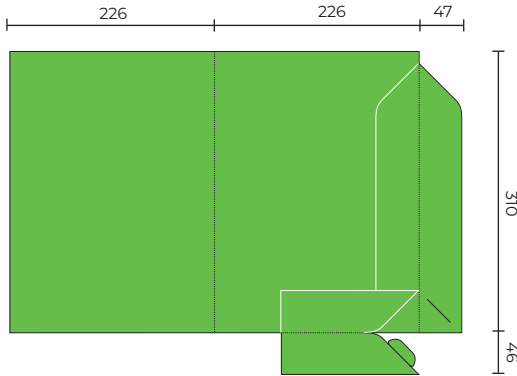

SELF-LOCKING PRESENTATION FOLDERS

SLPF45

Flat Size 498 x 356 mm
Closed Size 226 x 310 mm