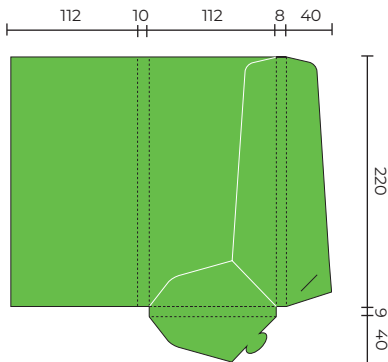

SLPF58

Flat Size 283 x 269 mm
Closed Size 112 x 220 mm
2 Up Die