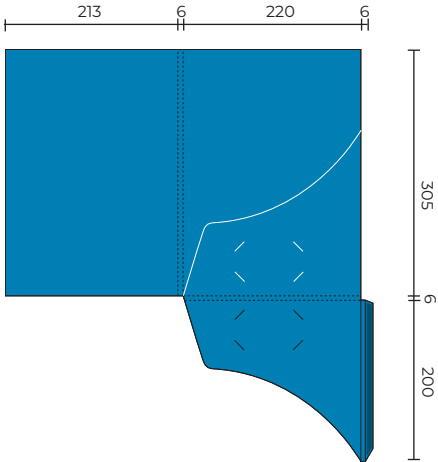

GLUED PRESENTATION FOLDERS

GPF59

Flat Size 465 x 510 mm
Closed Size 220 x 305 mm
■ Indicates glue area (No Ink)