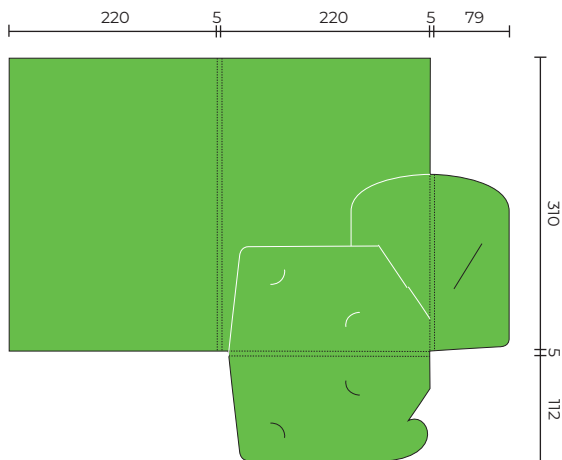

SELF-LOCKING PRESENTATION FOLDERS

SLPF13

Flat Size 529 x 427 mm
Closed Size 220 x 310 mm