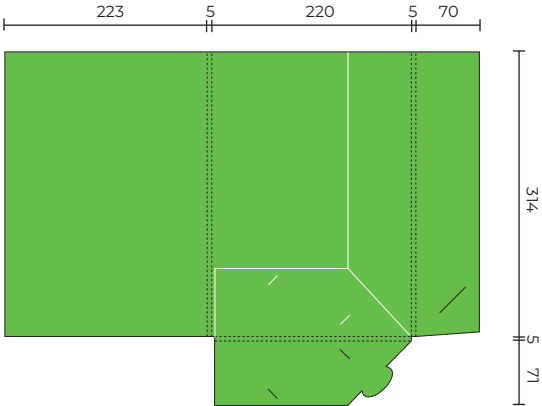

SLPF48

Flat Size 523 x 389 mm
Closed Size 223 x 314 mm