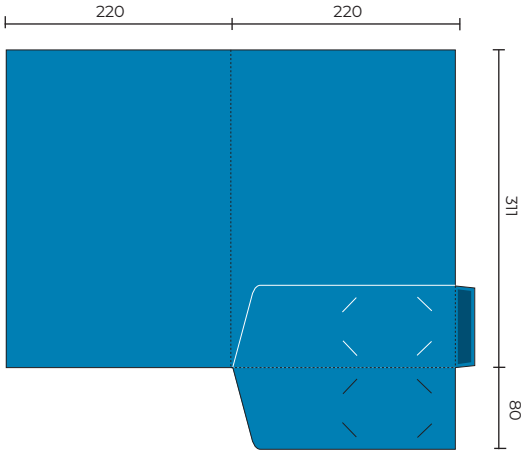

GPF44

Flat Size 459 x 391 mm
Closed Size 220 x 311 mm
■ Indicates glue area (No Ink)