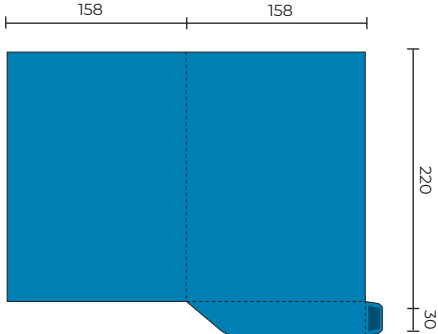

GPF60

Flat Size 331 x 250 mm
Closed Size 158 x 220 mm
■ Indicates glue area (No Ink)