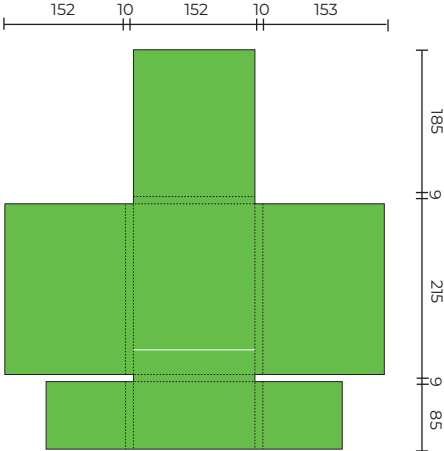

SELF-LOCKING PRESENTATION FOLDERS

SLPF59

Flat Size 478 x 503 mm
Closed Size 153 x 215 mm