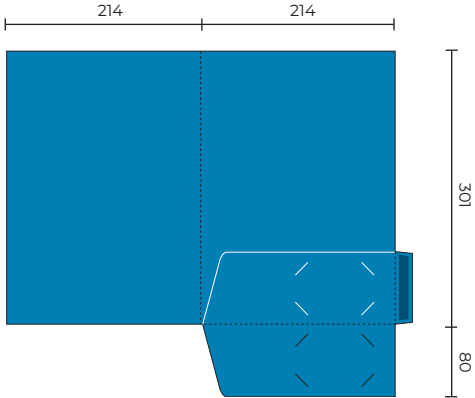

GLUED PRESENTATION FOLDERS

GPF63

Flat Size 447 x 381 mm
Closed Size 214 x 301 mm
■ Indicates glue area (No Ink)