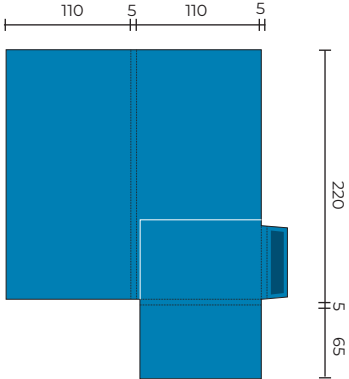

GLUED PRESENTATION FOLDERS

GPF39

Flat Size 248 x 290 mm
Closed Size 110 x 220 mm
■ Indicates glue area (No Ink)