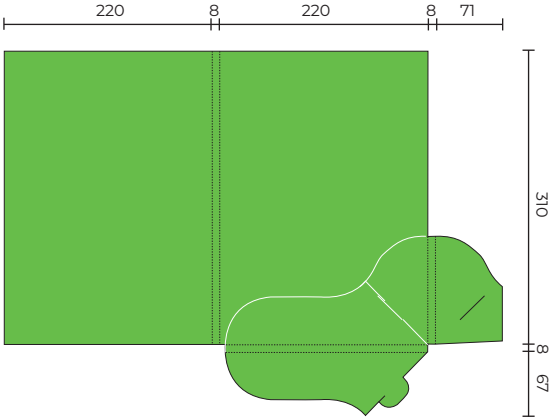

SELF-LOCKING PRESENTATION FOLDERS

SLPF23

Flat Size 527 x 385 mm
Closed Size 220 x 310 mm