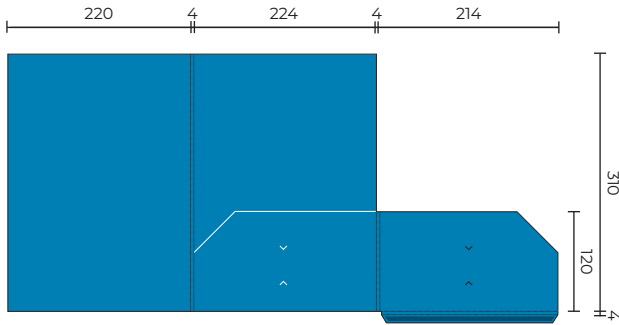

GLUED PRESENTATION FOLDERS

GPF29

Flat Size 662 x 324 mm
Closed Size 200 x 310 mm
■ Indicates glue area (No Ink)