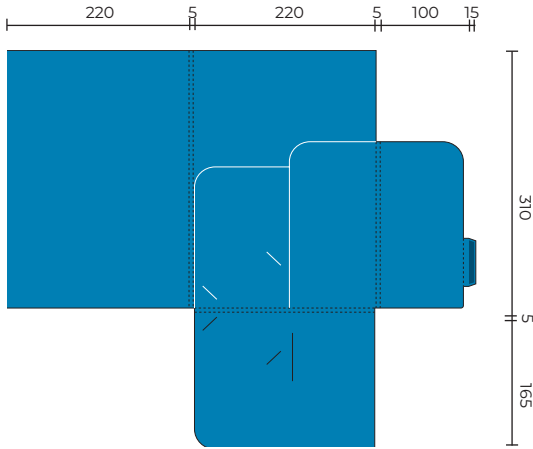

GLUED PRESENTATION FOLDERS

GPF57

Flat Size 565 x 480 mm
Closed Size 220 x 310 mm
■ Indicates glue area (No Ink)