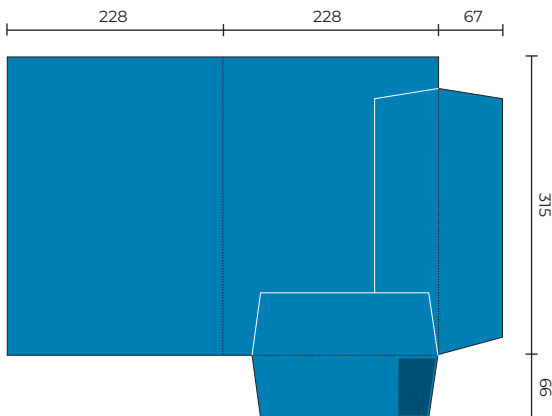

GPF18

Flat Size 524 x 382 mm
Closed Size 228 x 315 mm
■ Indicates glue area (No Ink)