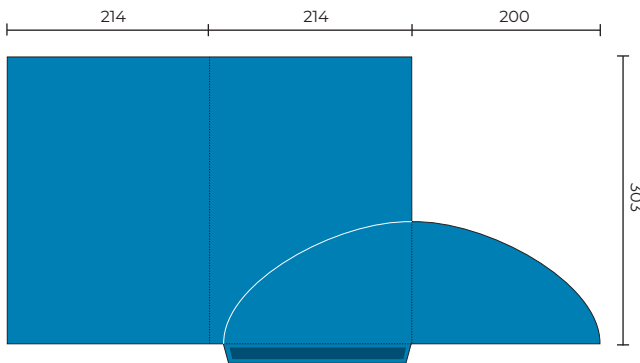

GPF22

Flat Size 649 x 324 mm
Closed Size 214 x 303 mm
■ Indicates glue area (No Ink)