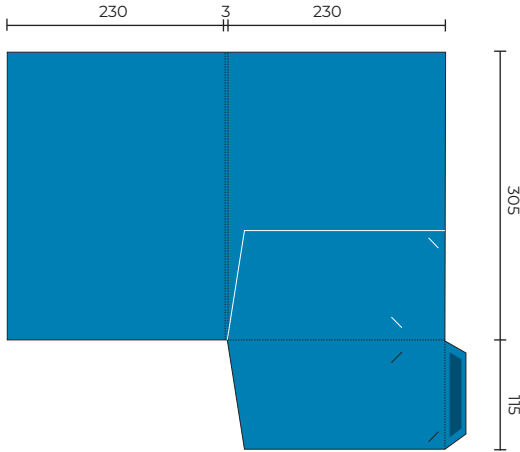

GLUED PRESENTATION FOLDERS

GPF05

Flat Size 486 x 420 mm
Closed Size 230 x 305 mm
■ Indicates glue area (No Ink)