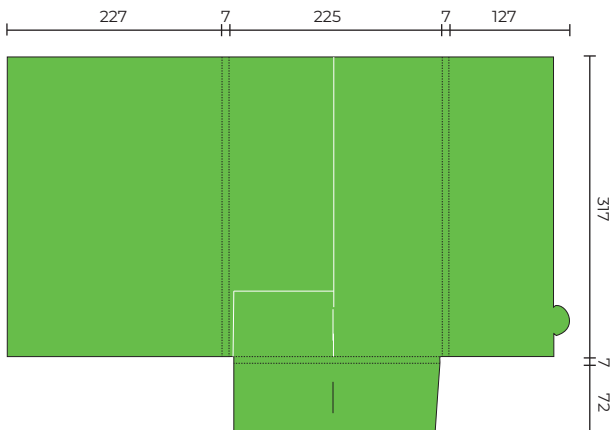

SLPF26

Flat Size 595 x 396 mm
Closed Size 227 x 317 mm