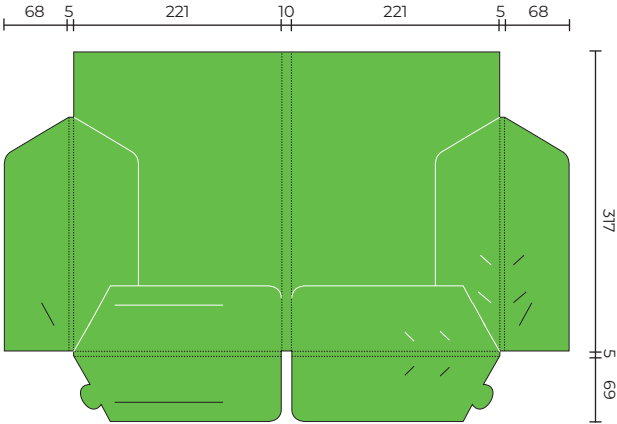

SLPF16

Flat Size 597 x 391 mm
Closed Size 221 x 317 mm