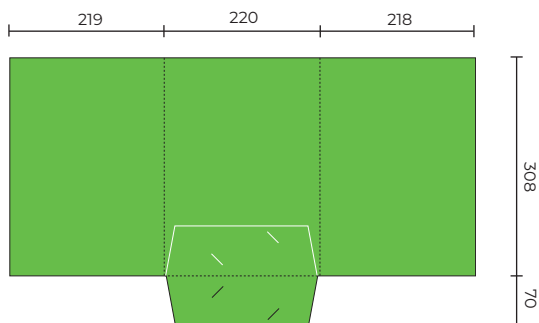

SLPF70

Flat Size 658 x 378 mm
Closed Size 220 x 308 mm