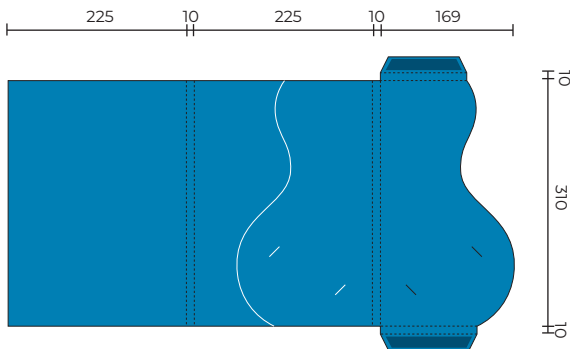

GPF54

Flat Size 639 x 370 mm
Closed Size 214 x 303 mm
■ Indicates glue area (No Ink)