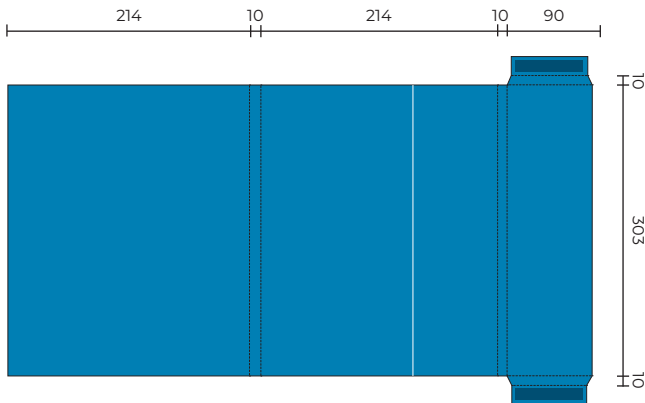

GPF26

Flat Size 617 x 367 mm
Closed Size 214 x 303 mm
■ Indicates glue area (No Ink)