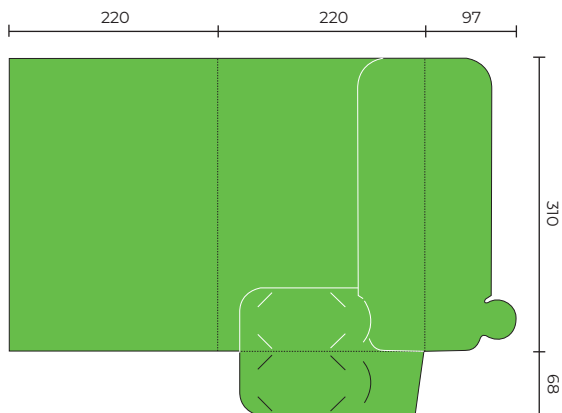

SELF-LOCKING PRESENTATION FOLDERS

SLPF29

Flat Size 536 x 378 mm
Closed Size 220 x 310 mm