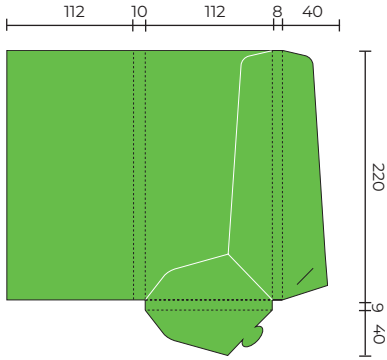

SELF-LOCKING PRESENTATION FOLDERS

SLPF57

Flat Size 283 x 269 mm
Closed Size 112 x 220 mm