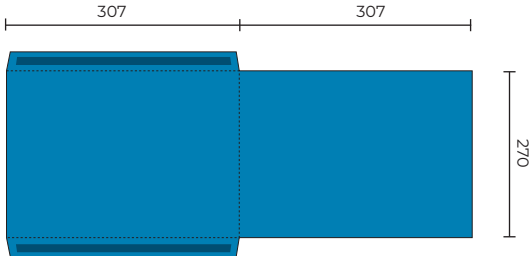

GPF64

Flat Size 614 x 270 mm
Closed Size 307 x 270 m
■ Indicates glue area (No Ink)