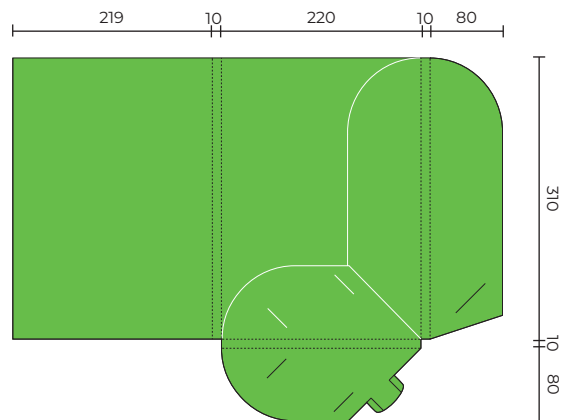

SLPF54

Flat Size 540 x 400 mm
Closed Size 220 x 310 mm