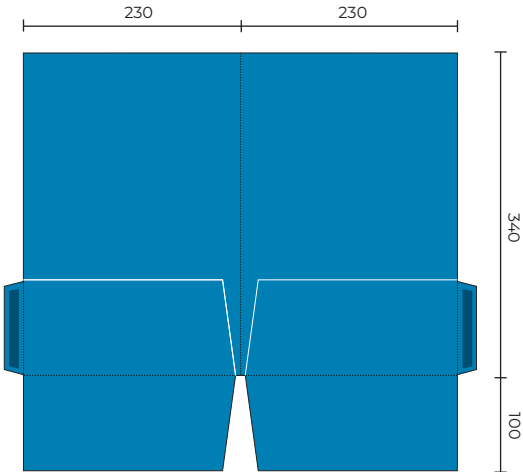

GPF20

Flat Size 500 x 478 mm
Closed Size 230 x 340 mm
■ Indicates glue area (No Ink)