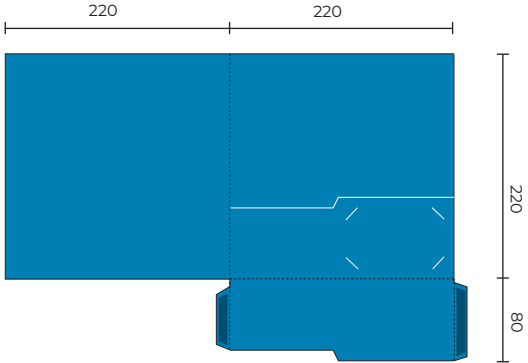

GLUED PRESENTATION FOLDERS

GPF35

Flat Size 452 x 300 mm
Closed Size 220 x 220 mm
■ Indicates glue area (No Ink)