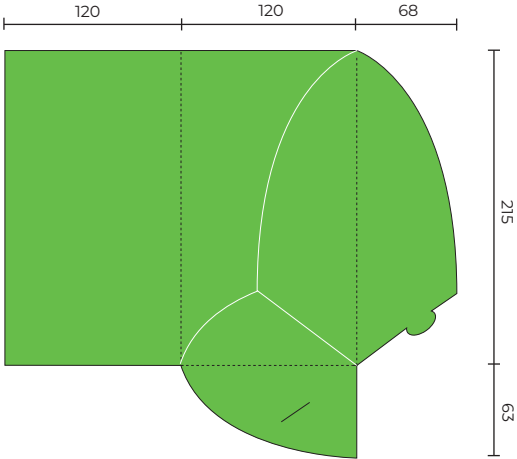

SELF-LOCKING PRESENTATION FOLDERS

SLPF47

Flat Size 308 x 278 mm
Closed Size 120 x 215 mm