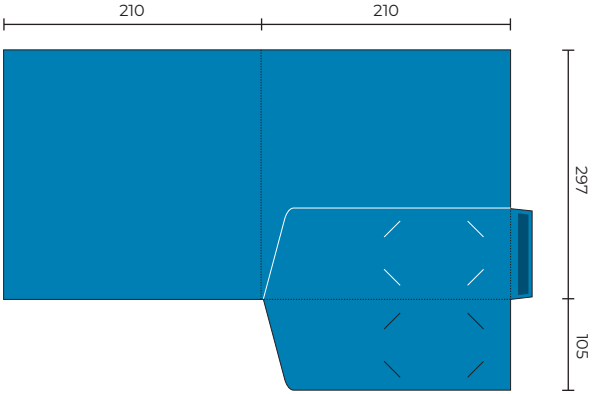

GLUED PRESENTATION FOLDERS

GPF23

Flat Size 466 x 300 mm
Closed Size 210 x 297 mm
■ Indicates glue area (No Ink)