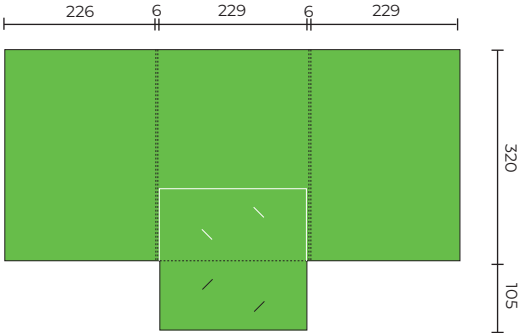

SELF-LOCKING PRESENTATION FOLDERS

SLPF71

Flat Size 690 x 425 mm
Closed Size 229 x 320 mm