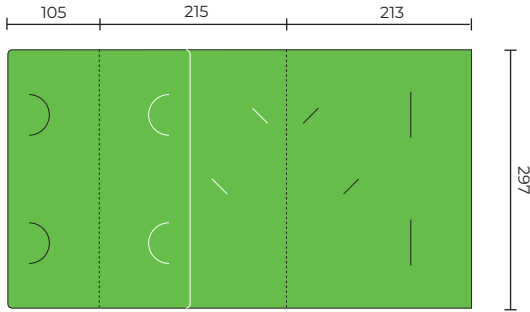

SELF-LOCKING PRESENTATION FOLDERS

SLPF77

Flat Size 533 x 297 mm
Closed Size 215 x 297 mm