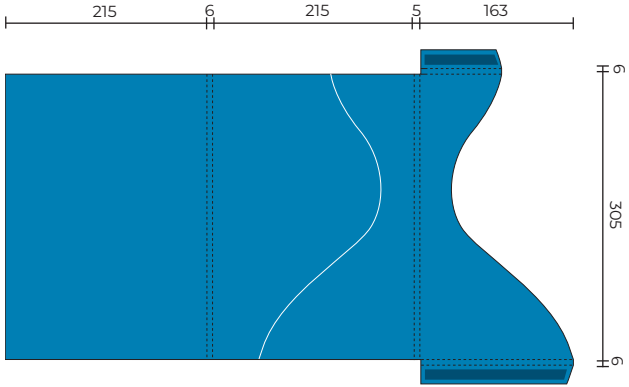

GPF56

Flat Size 606 x 356 mm
Closed Size 215 x 305 mm
■ Indicates glue area (No Ink)