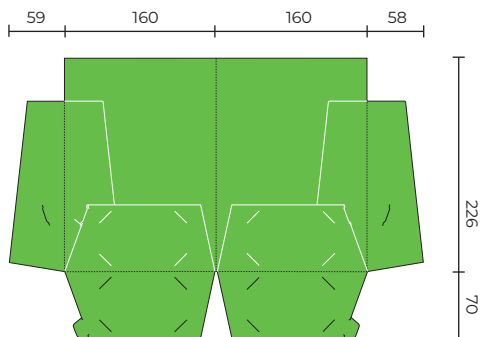

SELF-LOCKING PRESENTATION FOLDERS

SLPF33

Flat Size 438 x 296 mm
Closed Size 160 x 226 mm