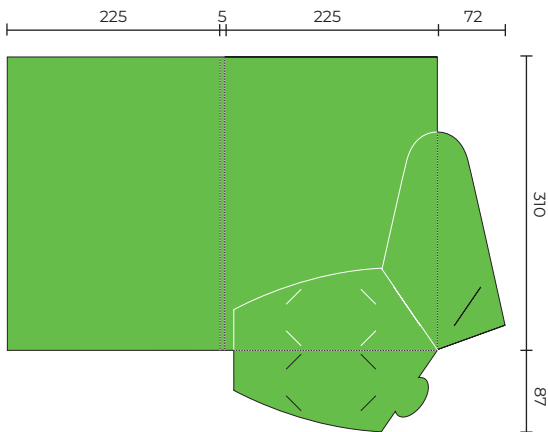

SLPF22

Flat Size 527 x 397 mm
Closed Size 225 x 310 mm