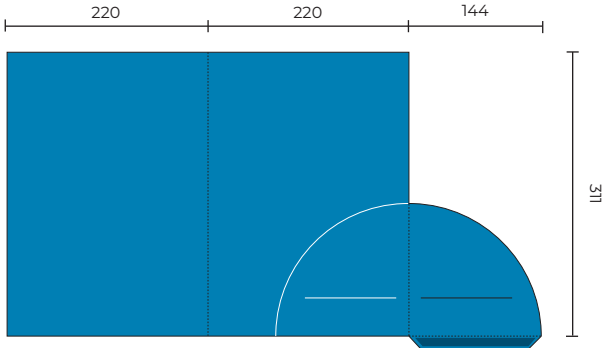

GPF32

Flat Size 585 x 325 mm
Closed Size 220 x 311 mm
■ Indicates glue area (No Ink)