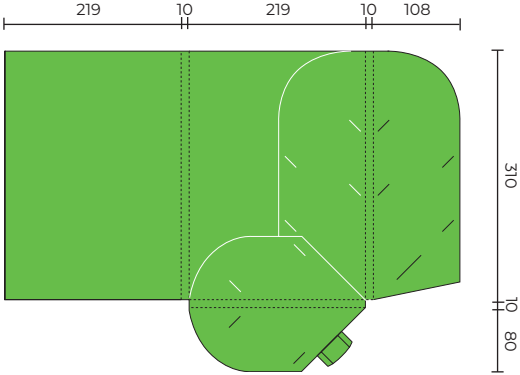

SELF-LOCKING PRESENTATION FOLDERS

SLPF75

Flat Size 568 x 400 mm
Closed Size 219 x 310 mm