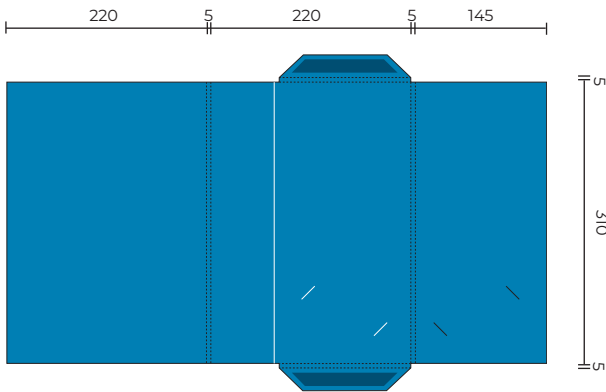

GPF34

Flat Size 595 x 370 mm
Closed Size 220 x 310 mm
■ Indicates glue area (No Ink)