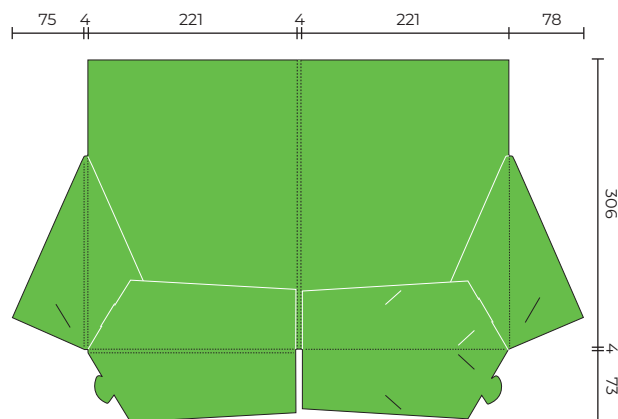

SLPF10

Flat Size 604 x 383 mm
Closed Size 221 x 306 mm