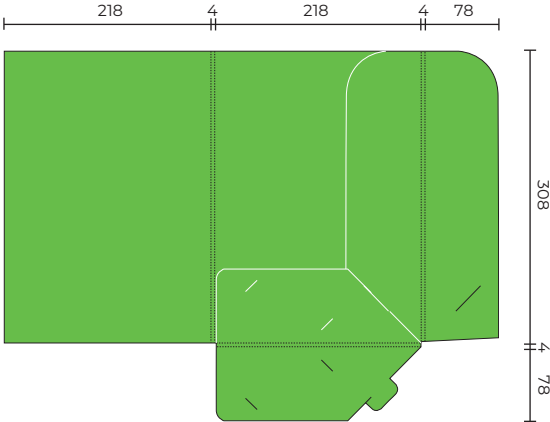

SELF-LOCKING PRESENTATION FOLDERS

SLPF19

Flat Size 523 x 390 mm
Closed Size 218 x 308 mm