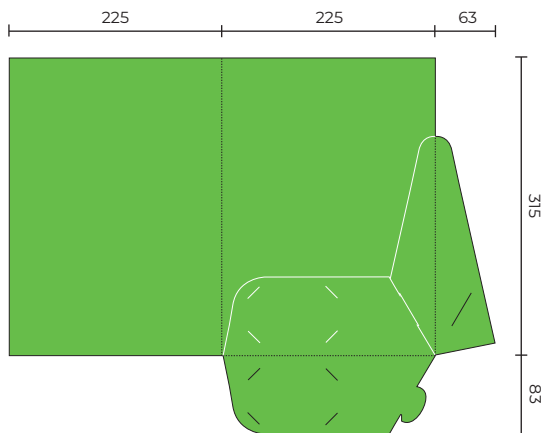

SLPF30

Flat Size 514 x 398 mm
Closed Size 225 x 315 mm