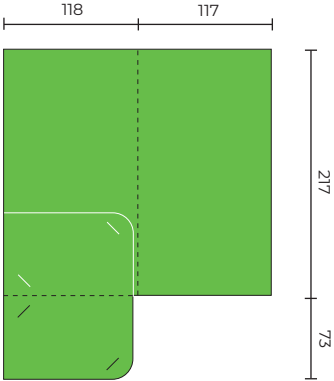

SELF-LOCKING PRESENTATION FOLDERS

SLPF51

Flat Size 235 x 29 mm
Closed Size 118 x 217 mm