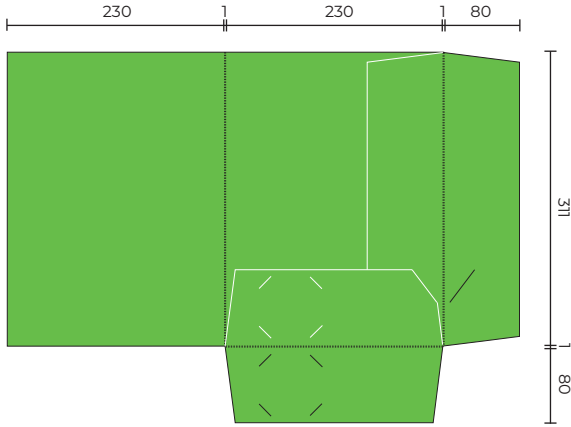

SELF-LOCKING PRESENTATION FOLDERS

SLPF21

Flat Size 542 x 392 mm
Closed Size 230 x 311 mm