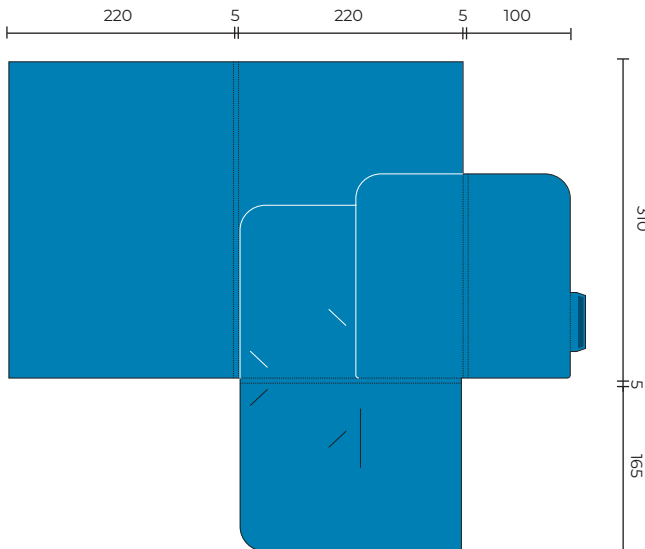

GPF38

Flat Size 665 x 480 mm
Closed Size 220 x 310 mm
■ Indicates glue area (No Ink)