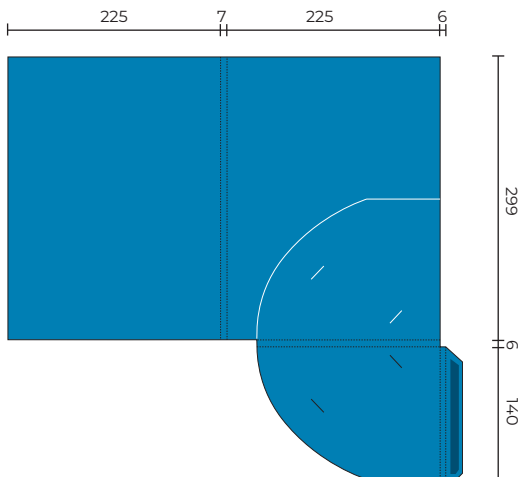

GPF06

Flat Size 481 x 447 mm
Closed Size 225 x 299 mm
■ Indicates glue area (No Ink)