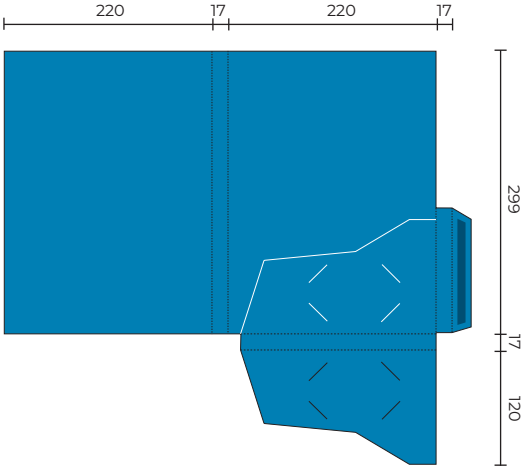

GLUED PRESENTATION FOLDERS

GPF07

Flat Size 494 x 437 mm
Closed Size 220 x 299 mm
■ Indicates glue area (No Ink)