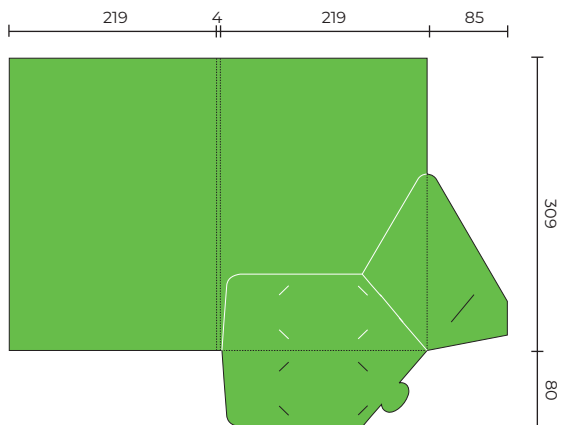

SELF-LOCKING PRESENTATION FOLDERS

SLPF17

Flat Size 527 x 390 mm
Closed Size 219 x 309 mm