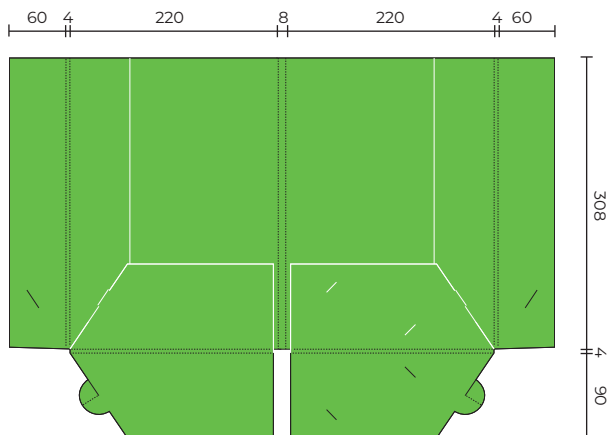

SLPF14

Flat Size 577 x 402 mm
Closed Size 220 x 308 mm