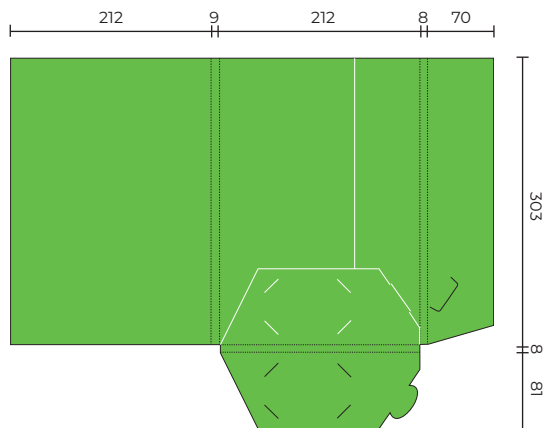

SELF-LOCKING PRESENTATION FOLDERS

SLPF05

Flat Size 511 x 392 mm
Closed Size 212 x 303 mm