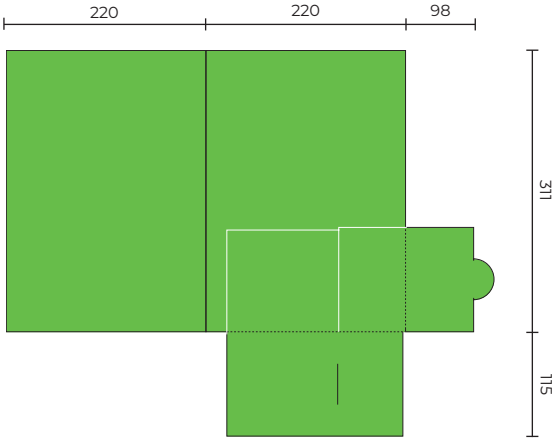

SELF-LOCKING PRESENTATION FOLDERS

SLPF55

Flat Size 537 x 425 mm
Closed Size 220 x 311 mm