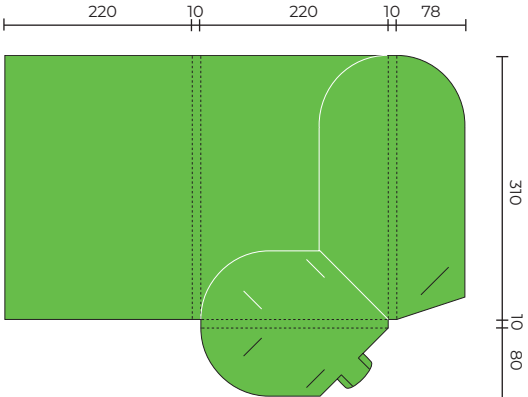

SLPF68

Flat Size 540 x 400 mm
Closed Size 220 x 310 mm