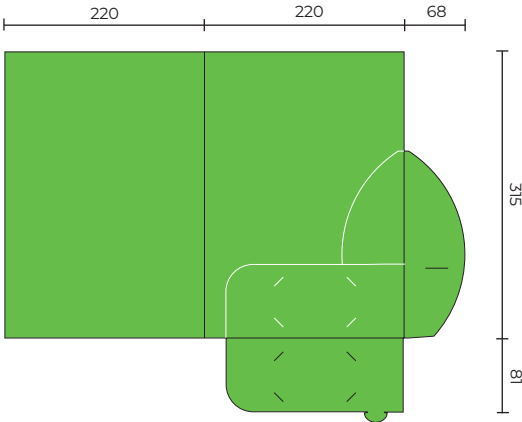

SLPF60

Flat Size 507 x 408 mm
Closed Size 220 x 315 mm