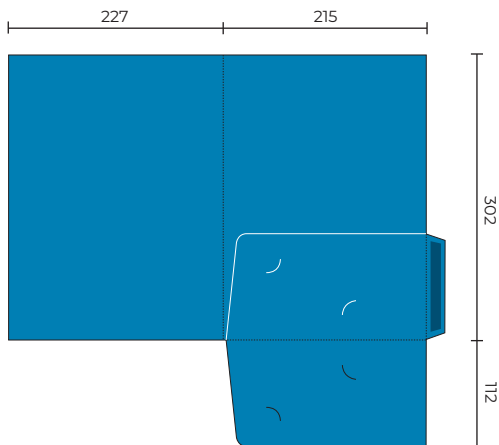

GPF10

Flat Size 461 x 414 mm
Closed Size 227 x 302 mm
■ Indicates glue area (No Ink)