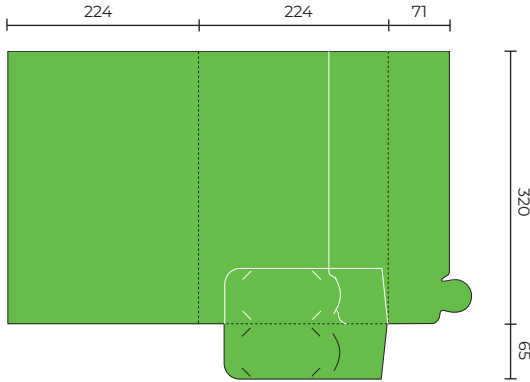

SELF-LOCKING PRESENTATION FOLDERS

SLPF65

Flat Size 545 x 385 mm
Closed Size 224 x 320 mm