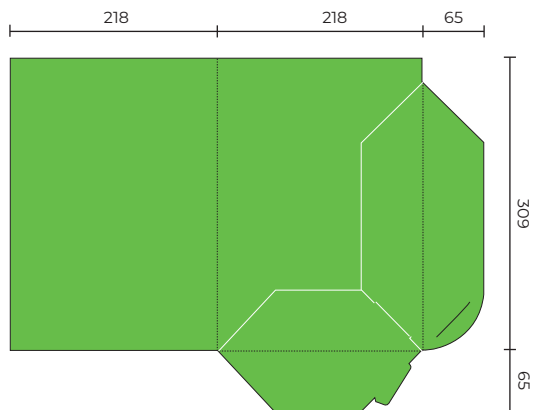

SELF-LOCKING PRESENTATION FOLDERS

SLPF37

Flat Size 501 x 374 mm
Closed Size 218 x 309 mm