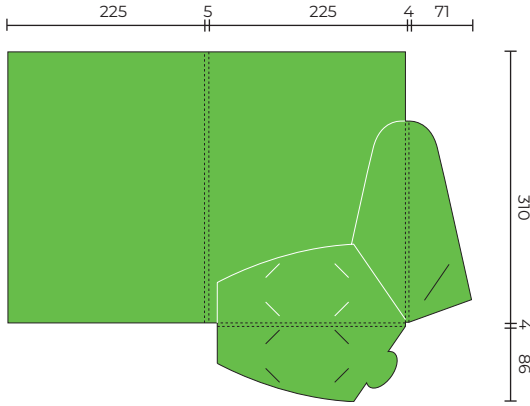

SELF-LOCKING PRESENTATION FOLDERS

SLPF73

Flat Size 531 x 400 mm
Closed Size 225 x 310 mm