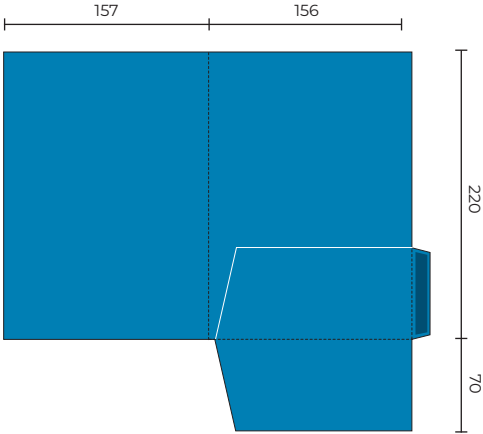

GLUED PRESENTATION FOLDERS

GPF27

Flat Size 327 x 291 mm
Closed Size 157 x 220 mm
■ Indicates glue area (No Ink)