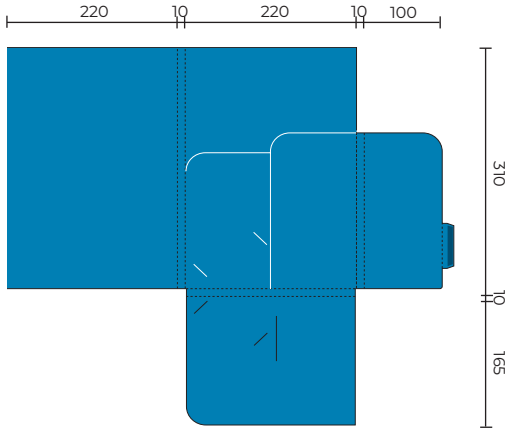

GLUED PRESENTATION FOLDERS

GPF53

Flat Size 575 x 485 mm
Closed Size 220 x 310 mm
■ Indicates glue area (No Ink)