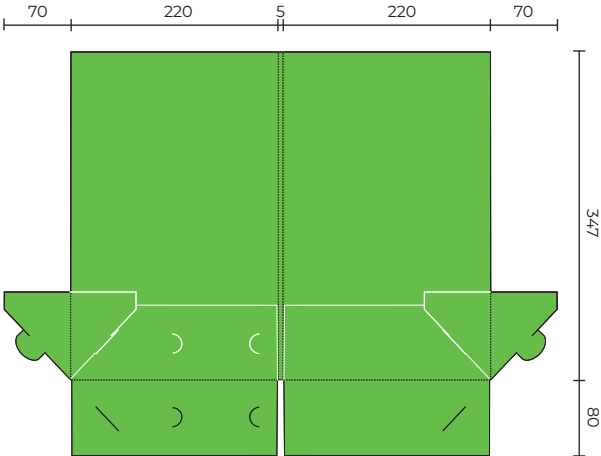

SLPF20

Flat Size 586 x 427 mm
Closed Size 220 x 347 mm