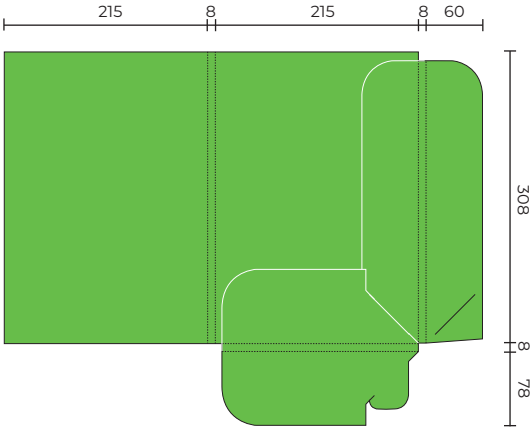

SLPF24

Flat Size 506 x 395 mm
Closed Size 215 x 308 mm