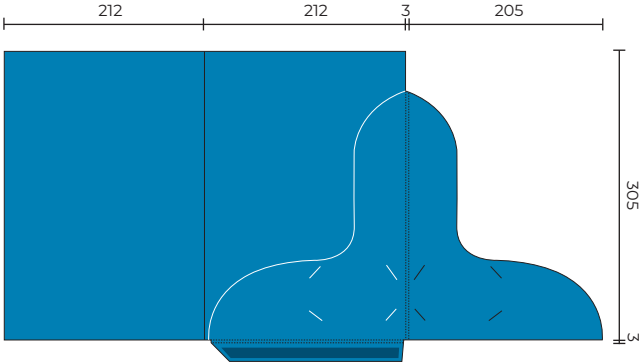

GLUED PRESENTATION FOLDERS

GPF03

Flat Size 633 x 329 mm
Closed Size 212 x 305 mm
■ Indicates glue area (No Ink)